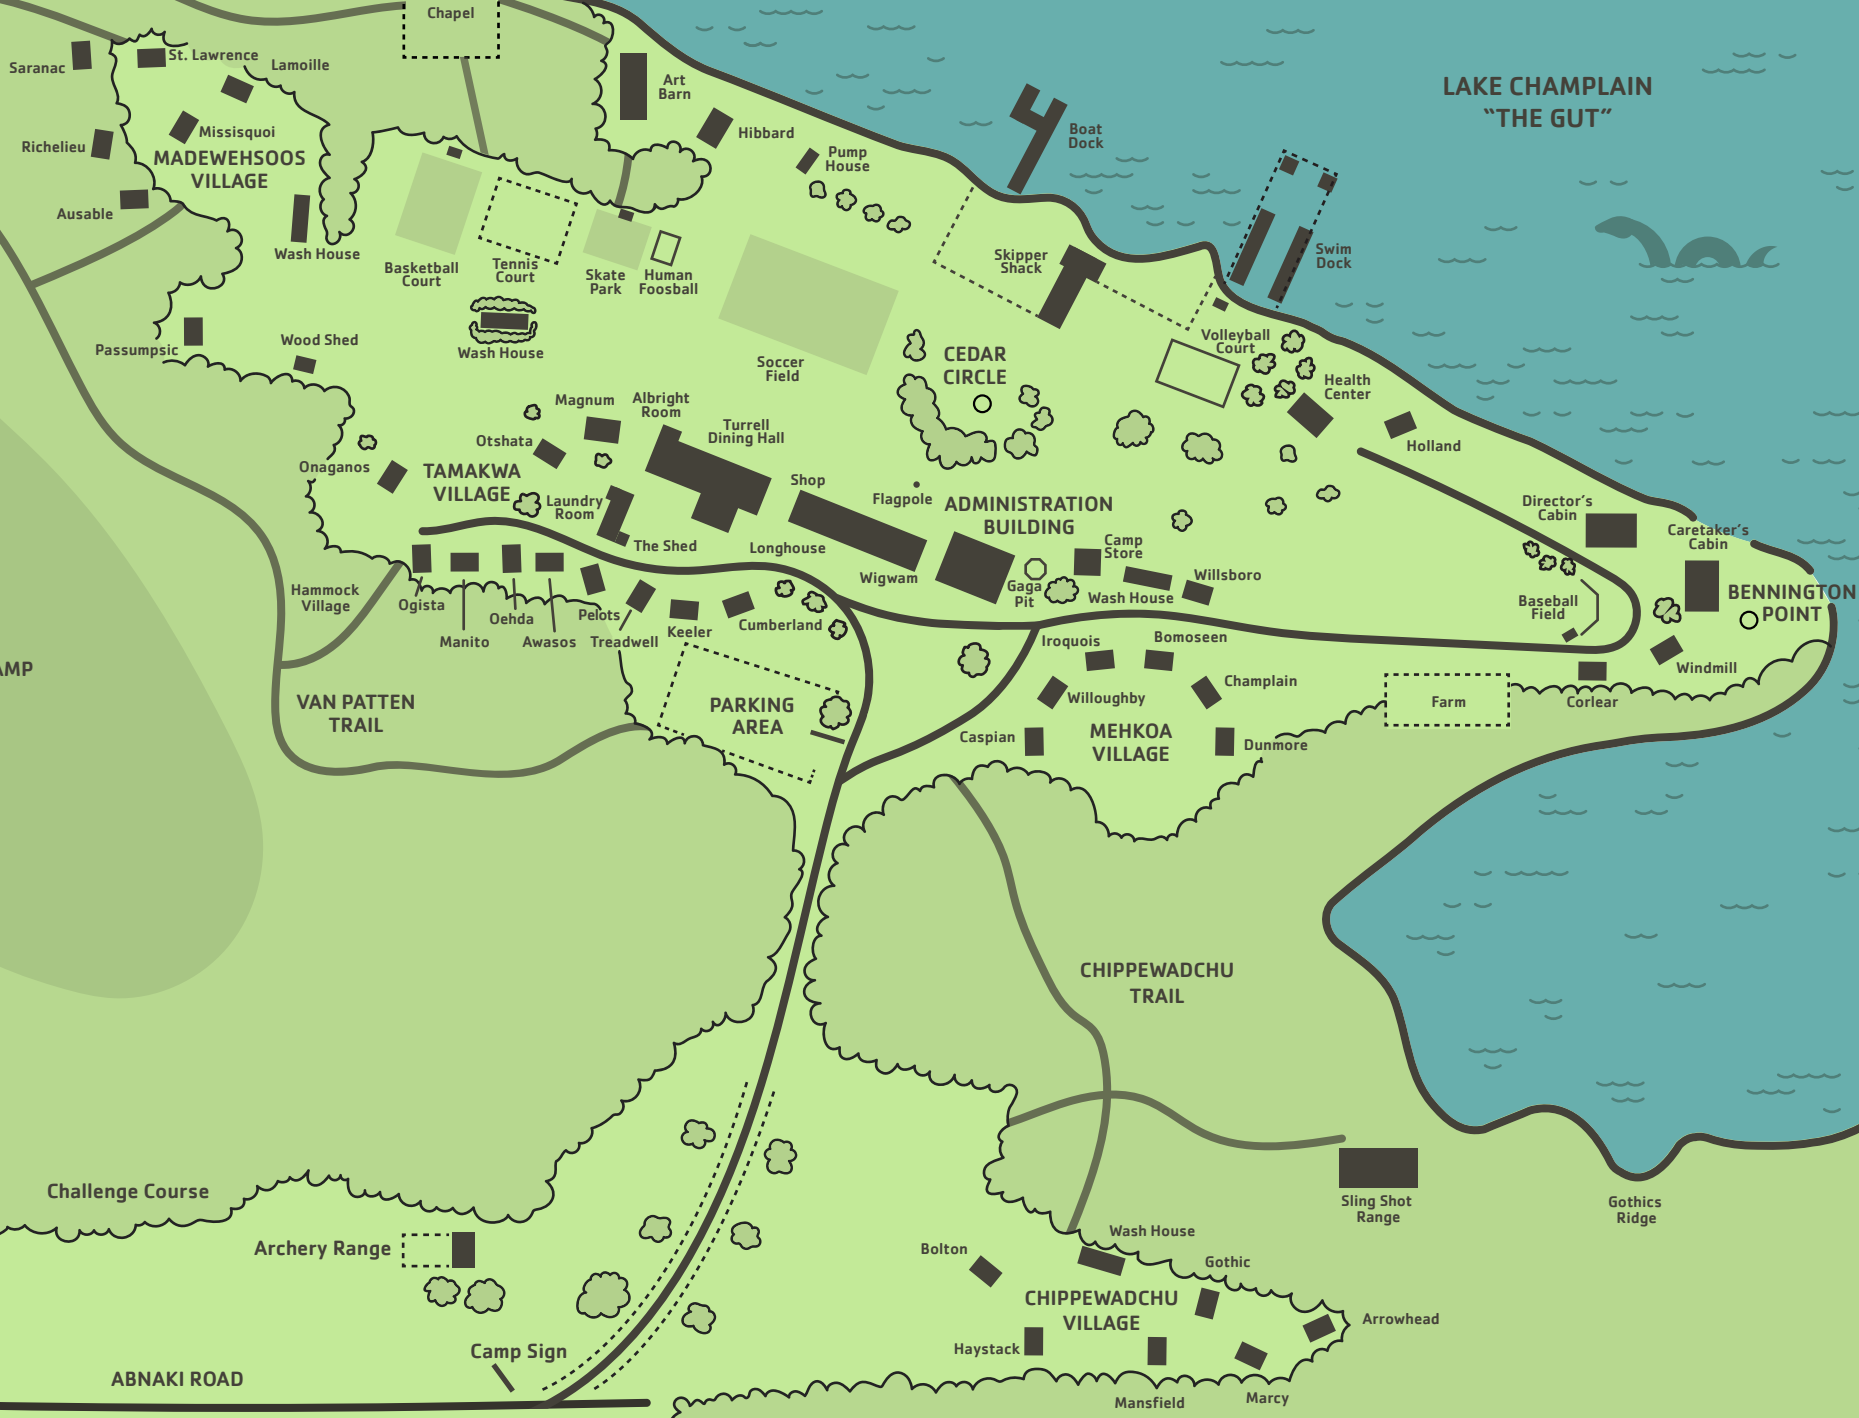

## North Hero, VT

Nidokenak Fire Circle

LAKE CHAMPLAIN  
"THE GUT"

THE SWAMP

BENNINGTON POINT

VAN PATTEN TRAIL

PARKING AREA

CHIPPEWADCHU TRAIL

Challenge Course

Archery Range

Camp Sign

ABNAKI ROAD

CHIPPEWADCHU VILLAGE

Sling Shot Range

Gothics Ridge